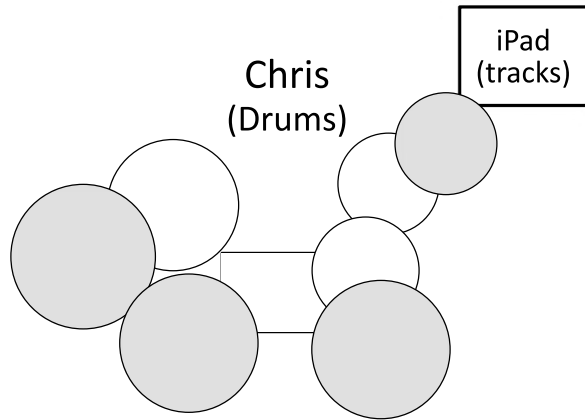

Mike
guitar amp

Bass amp

Roy
(Bass guitar)

Dan
guitar amp

Mike
(Guitar, backing vocals)
X

Tom
(Lead vocals, acoustic guitar)
X

Dan
(Guitar, backing vocals)
X

FRONT OF STAGE

Summary

- Drums (right handed, 1x rack tom, 1x floor tom)
- Tracks (mono DI, coming out of iPad by drummer)
- Bass guitar (mono DI or amp mic)
- 1x Acoustic guitar (mono DI)
- 2x Electric guitars (amp mics)
- 3x Vocals (1x lead, 2x BV) positioned across the front